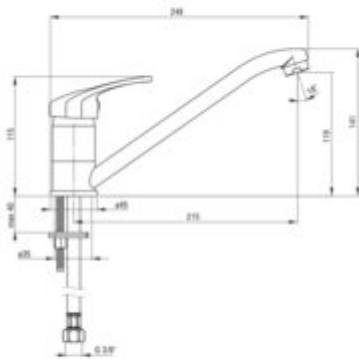

NEMEZJA Kitchen tap

Product code: BEN_760M

EAN: 5908212020982

Color: sand

Warranty [years]: 7

Mixer

Finish	sand
Material	brass
Mixer type	single-handle, mixer
Installation method	standing
Total mixer height [mm]	141
Flow class [l/min]	A <= 15 (9.1 - 15)
Acoustic group [dB]	I (x <= 20)

Mixer cartridge

Ceramic cartridge size	35 mm
------------------------	-------

Spout

Spout type	swivel
Mixer spout range [mm]	215
Material	stainless steel

Aerator

Aerator type	honeycomb
Aerator size	M24

Connecting hose

Length [mm]	450
Installation thread	3/8"
Connection thread	M10

Features:

- The mixer body is made of the highest quality brass
- The mixer is equipped with a stream aerator
- 45 cm connection hoses included
- Dedicated cleaning agent, safe for cleaned surfaces