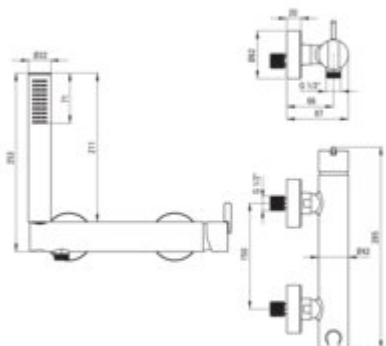

## Shower mixer, with shower set

Product code: BQS\_041M

EAN: 5907650855149

Color: chrome

Warranty [years]: 7

### Mixer

Finish	chrome
Material	brass
Mixer type	single-handle, mixer
Installation method	wall-mounted
Flow class [l/min]	A ≤ 15 (9.1 - 15)
Acoustic group [dB]	I (x ≤ 20)

### Mixer cartridge

Ceramic cartridge size	35 mm
------------------------	-------

### Hose

Length [mm]	1500
Anti-twist	1