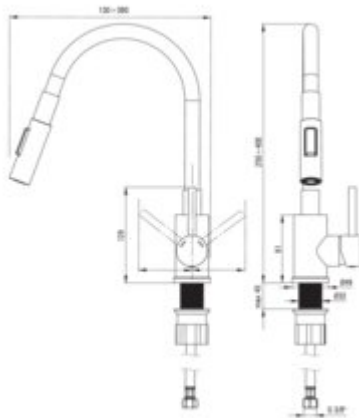

LUNO

Kitchen tap

Product code: BOC_N74M

EAN: 5907650850434

Color: nero

Warranty [years]: 7

Mixer

| | |
|---------------------|----------------------|
| Finish | nero |
| Material | steel 304 |
| Mixer type | single-handle, mixer |
| Installation method | standing |
| Flow class [l/min] | Z - 4-9 l/min |
| Acoustic group [dB] | I (x <= 20) |

Mixer cartridge

| | |
|------------------------|-------|
| Ceramic cartridge size | 35 mm |
|------------------------|-------|

Spout

| | |
|------------|---------|
| Spout type | elastic |
|------------|---------|

Connecting hose

| | |
|---------------------|------|
| Length [mm] | 600 |
| Installation thread | 3/8" |
| Connection thread | M10 |

Hand shower

| | |
|---------------------|---|
| Number of functions | 2 |
|---------------------|---|

Features:

- Z flow class (4-9 l/min) allowing for water consumption reduction
- The mounting sleeve facilitates the installation of the mixer
- 45 cm connection hoses included
- 2-function spout
- Only the best materials, the quality of which has been confirmed by laboratory tests
- Dedicated cleaning agent, safe for cleaned surfaces