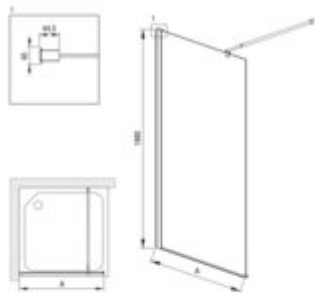

KERRIA PLUS

Shower wall / walk-in, Kerria Plus system

Product code: KTS_N30P

EAN: 5908212087510

Color: nero

Warranty [years]: 5

Finish	nero
Width [mm]	1000
Height [mm]	2000
Glass finish	transparent
Glass thickness [mm]	6
Active cover	yes
installation	to be completed with KTS doors , to be completed with KTS walk-in , possibility of assembly with a KTS movable panel
Side dimension [mm]	970
Adjustment range from [mm]	700
Adjustment range up to [mm]	1200
Masking of assembly elements	yes
Profiles levelling the curvature of the walls	yes
Railings	adjustable stiffening the cabin
Tempered glass TOTAL WHITE	yes
Installation without shower tray	yes possible

Features:

- Only the best materials, the quality of which has been confirmed by laboratory tests
- Possibility to install the cabin without a shower tray, directly on the tiles
- Hydrophobic Active-Cover coating that makes it easier for water to run off the glass
- Covering of assembly elements
- Modern handles with glass protection
- TOTALWHITE transparent glass
- Profiles leveling the curvature of the walls
- The railings give the structure rigidity
- Safe and durable tempered glass
- Dedicated cleaning agent, safe for cleaned surfaces
- Dedicated to Active Cover surfaces
- Resistance to impacts, chemicals and stains in accordance with PN-EN 14428+A1:2008 norm, c