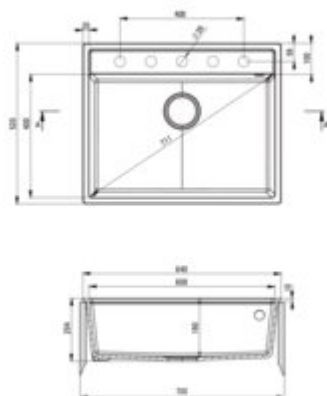

**ADEL**  
Granite sink, 1-bowl

**Product code:** ZLM\_S103

**EAN:** 5907650833604

**Color:** metallic grey

**Warranty [years]:** 18

**Sink**

Finish	metallic grey
Surface type	matte
Material	granite
Installation method	inset
Number of bowls	1
Minimum cabinet width [mm]	700
Width [mm]	520
Length [mm]	640
Height [mm]	204
Bowl depth [mm]	190
Cut-out Length [mm]	620
Cut-out Width [mm]	500
Equipped with accessories	yes
Drain diameter	3.5"
Number of pre-drilled holes	5