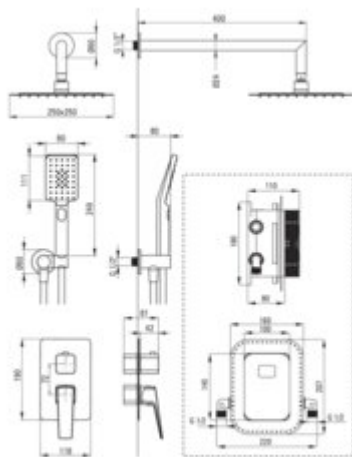

**BLUR**  
**Concealed shower set, with mixer**  
**BOX**

**Product code:** BXYZDQLM  
**EAN:** 5907650889984  
**Color:** titanium  
**Warranty [years]:** 7

<b>Mixer (BXY_DQLM)</b>	
Mixer type	Concealed BOX
Installation method	concealed

<b>Mixer (BXY_X44Z)</b>	
Mixer type	Concealed BOX
Installation method	concealed

<b>Mixer (BXY_M44M)</b>	
Mixer type	concealed BOX body, mixer
Installation method	concealed
Flow class [l/min]	B <= 25.2 (19.9 - 25.2)
Acoustic group [dB]	I (x <= 20)

<b>Spout</b>	
Spout type	still
Range of shower/ bath spout [mm]	388

<b>Shower overhead</b>	
Shape	square
Material	stainless steel
Width [mm]	250
Length [mm]	250
Anti-calc	yes
Number of functions	1
Stream type	rain

<b>Hand shower</b>	
Number of functions	3
Anti-calc	yes
Stream type	rain, mixed, mist

<b>Hose</b>	
Length [mm]	1500
Braid material	PVC
Anti-twist	1

<b>Angled hose connector</b>	
Finish	titanium
Connection type	for the hose with hand shower holder
Shape	round
Material	brass
Connection thread	yes
Concealed mounting	yes