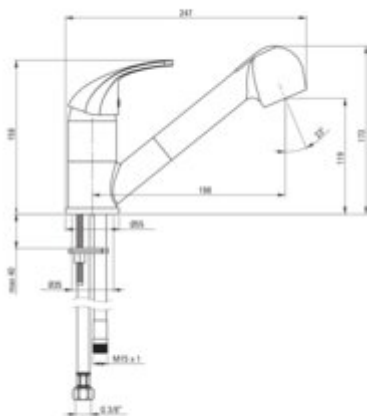

PEPE Kitchen tap

Product code: BDP_271M

EAN: 5907650801559

Color: graphite

Warranty [years]: 7

Mixer

Finish	graphite
Material	brass
Mixer type	mixer, single-handle
Installation method	standing
Total mixer height [mm]	173
Flow class [l/min]	A <= 15 (9.1 - 15)
Acoustic group [dB]	I (x <= 20)
Check valves	yes

Mixer cartridge

Ceramic cartridge size	40 mm
------------------------	-------

Spout

Spout type	pull-out
Mixer spout range [mm]	198
Material	metal

Connecting hose

Length [mm]	450
Installation thread	3/8"
Connection thread	M10

Hose

Length [mm]	1200
-------------	------

Hand shower

Number of functions	2
---------------------	---

Features:

- The mixer body is made of the highest quality brass
- The mixer with functional pull-out spout
- 2-function hand shower (rain and air stream)
- 45 cm connection hoses included
- The mixer is equipped with non-return valves so that the mixed water does not flow back in
- The mixer is equipped with a stream aerator
- Only the best materials, the quality of which has been confirmed by laboratory tests
- Cleaning agent for fixtures in all colors available