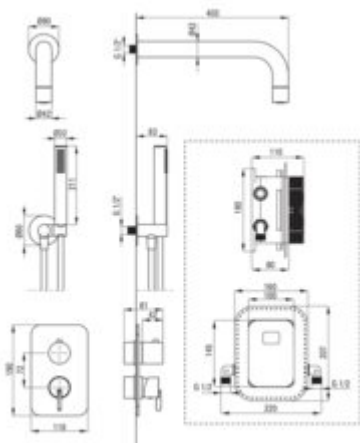

SILIA  
Concealed shower set, with mixer  
BOX

Product code: BXYZCQSM  
EAN: 5907650870616  
Color: brushed bronze  
Warranty [years]: 7

<b>Mixer (BXY_CQSM)</b>	
Mixer type	Concealed BOX
Installation method	concealed
<b>Mixer (BXY_X44M)</b>	
Mixer type	Concealed BOX, mixer
Installation method	concealed
Flow class [l/min]	B ≤ 25.2 (19.9 - 25.2)
Acoustic group [dB]	I (x ≤ 20)
<b>Spout</b>	
Spout type	still
Range of shower/ bath spout [mm]	382
<b>Shower overhead</b>	
Shape	round
Material	brass
thickness	42
Diameter [mm]	42
Anti-calc	yes
Number of functions	1
Stream type	rain
<b>Hand shower</b>	
Number of functions	1
Anti-calc	yes
Stream type	rain
Additional features	cool-out
<b>Hose</b>	
Length [mm]	1500
Braid material	PVC
Anti-twist	1
<b>Angled hose connector</b>	
Finish	brushed bronze
Connection type	for the hose with hand shower holder
Shape	round
Material	brass
Connection thread	yes
Concealed mounting	yes

**Features:**

- Deante Design Studio Collection
- Noble form and timeless simplicity
- Innovative and easy-to-maintain coating - brushed bronze
- Coating applied using the PVD method
- Timelessness and unlimited creative possibilities
- The best materials guarantee durability and reliability of the product
- Convenient installation - you can install the BOX now and choose external elements at any
- Optimal cone-shaped water flow
- Flush-mounted installation ensures the aesthetics of the bathroom
- Adjustable shower hand angle
- Anti-calc system facilitating the removal of limescale deposits
- Anti-twist system, preventing the hose from twisting