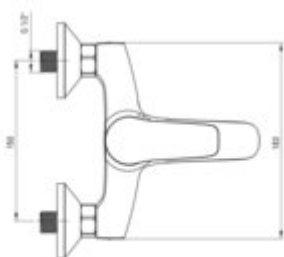

BORO

Bath mixer, wall-mounted

Product code: BMO_010M

EAN: 5908212083550

Color: chrome

Warranty [years]: 7

Mixer

Finish	chrome
Material	brass
Mixer type	single-handle, mixer
Installation method	wall-mounted
Total mixer height [mm]	129
Flow class [l/min]	S - 15.1-19.8 l/min
Acoustic group [dB]	II (20 < x <= 30)

Mixer cartridge

Ceramic cartridge size	35 mm
------------------------	-------

Spout

Spout type	still
Mixer spout range [mm]	124

Function switch

Switch type	ceramic mechanical
-------------	--------------------

Aerator

Aerator size	M24
--------------	-----

Features:

- Cleaning agent for fixtures in all colors available
- Only the best materials, the quality of which has been confirmed by laboratory tests