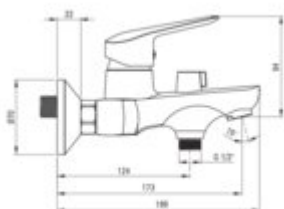

BORO

Bath mixer, wall-mounted

Product code: BMO_010M

EAN: 5908212083550

Color: chrome

Warranty [years]: 7

Mixer

Finish	chrome
Material	brass
Mixer type	single-handle, mixer
Installation method	wall-mounted
Total mixer height [mm]	129
Flow class [l/min]	S - 15.1-19.8 l/min
Acoustic group [dB]	II (20 < x <= 30)

Mixer cartridge

Ceramic cartridge size	35 mm
------------------------	-------

Spout

Spout type	still
Mixer spout range [mm]	124

Function switch

Switch type	ceramic mechanical
-------------	--------------------

Aerator

Aerator size	M24
--------------	-----

Features:

- Cleaning agent for fixtures in all colors available
- Only the best materials, the quality of which has been confirmed by laboratory tests