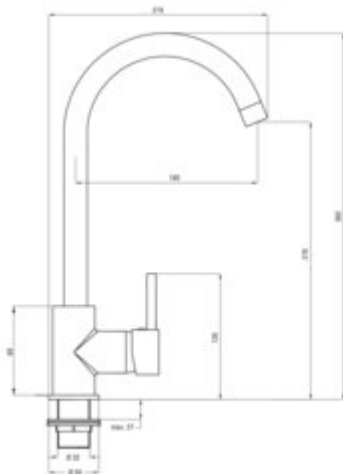

LUNO

Kitchen tap

Product code: BOC_062M

EAN: 5908212051788

Color: chrome

Warranty [years]: 5

Mixer

Finish	chrome
Material	brass
Mixer type	single-handle, mixer
Installation method	standing
Total mixer height [mm]	360
Flow class [l/min]	A <= 15 (9.1 - 15)
Acoustic group [dB]	II (20 < x <= 30)

Mixer cartridge

Ceramic cartridge size	35 mm
------------------------	-------

Spout

Spout type	swivel
Mixer spout range [mm]	180
Material	stainless steel

Aerator

Aerator type	honeycomb
Aerator size	M22

Connecting hose

Length [mm]	350
Installation thread	3/8"
Connection thread	M10

Features:

- Cleaning agent for fixtures in all colors available