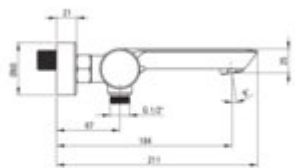

ARNIKA

Bath mixer, wall-mounted

Product code: BQA_010M

EAN: 5908212053263

Color: chrome

Warranty [years]: 7

Mixer

Finish	chrome
Material	brass
Mixer type	two-handle, mixer
Installation method	wall-mounted
Flow class [l/min]	B ≤ 25.2 (19.9 - 25.2)
Acoustic group [dB]	I (x ≤ 20)
Check valves	yes

Mixer cartridge (XDCA7GUL6)

Ceramic cartridge size	35 mm

Mixer cartridge (XDCA7GULA)

Ceramic cartridge size	35 mm

Spout

Spout type	still
Mixer spout range [mm]	184
Material	brass

Function switch

Switch type	ceramic mechanical

Aerator

Aerator type	silicone
Aerator size	M24

Features:

- Deante Design Studio Collection
- The mixer body is made of the highest quality brass
- The mixer is equipped with a stream aerator
- Silicone aerator for easy limescale removal
- Mechanical ceramic function switch
- The mixer is equipped with non-return valves so that the mixed water does not flow back in
- Design full of beauty and harmony
- The variety of colours gives many arrangement possibilities
- Only the best materials, the quality of which has been confirmed by laboratory tests
- Cleaning agent for fixtures in all colors available