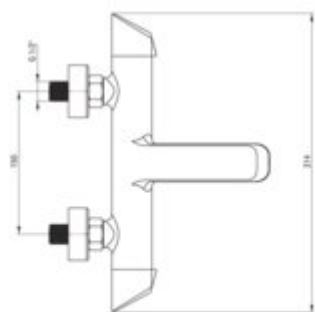

ARNIKA

Bath mixer, wall-mounted

Product code: BQA_010M

EAN: 5908212053263

Color: chrome

Warranty [years]: 7

Mixer

Finish	chrome
Material	brass
Mixer type	two-handle, mixer
Installation method	wall-mounted
Flow class [l/min]	B ≤ 25.2 (19.9 - 25.2)
Acoustic group [dB]	I (x ≤ 20)
Check valves	yes

Mixer cartridge (XDCA7GUL6)

Ceramic cartridge size	35 mm

Mixer cartridge (XDCA7GULA)

Ceramic cartridge size	35 mm

Spout

Spout type	still
Mixer spout range [mm]	184
Material	brass

Function switch

Switch type	ceramic mechanical

Aerator

Aerator type	silicone
Aerator size	M24

Features:

- Deante Design Studio Collection
- The mixer body is made of the highest quality brass
- The mixer is equipped with a stream aerator
- Silicone aerator for easy limescale removal
- Mechanical ceramic function switch
- The mixer is equipped with non-return valves so that the mixed water does not flow back in
- Design full of beauty and harmony
- The variety of colours gives many arrangement possibilities
- Only the best materials, the quality of which has been confirmed by laboratory tests
- Cleaning agent for fixtures in all colors available