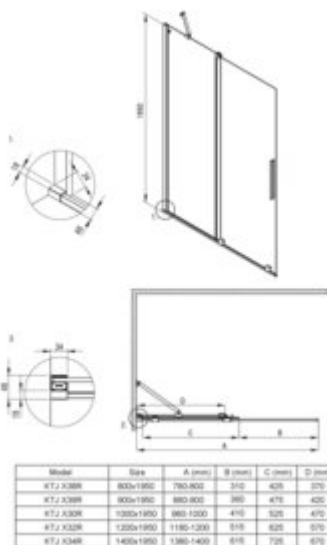

**PRIZMA**  
Shower cabin, rectangular

**Product code:** KPN0P10S09

**EAN:** 5907650899266

**Color:** chrome

**Warranty [years]:** 5

**Showe cabin (KTJ\_030R)**

Finish	chrome
Width [mm]	1000
Height [mm]	1950
Glass finish	transparent
Glass thickness [mm]	6
Active cover	yes
Side dimension [mm]	1000
Railings	short to perpendicular wall/long to parallel wall
Tempered glass TOTAL WHITE	no
Reversible doors	yes
Installation without shower tray possible	yes
Possibility to install a railing to a perpendicular wall	yes

**Showe cabin (KTJ\_039P)**

Finish	chrome
Width [mm]	900
Height [mm]	1950
Glass finish	transparent
Glass thickness [mm]	6
Active cover	yes
Side dimension [mm]	880
Tempered glass TOTAL WHITE	no
Reversible doors	yes
Installation without shower tray possible	yes

**Shower door**

rails adjustable stiffening the cabin

**Features:**

- Safe and durable tempered glass
- Hydrophobic Active-Cover coating that makes it easier for water to run off the glass
- Dedicated to Active Cover surfaces
- Only the best materials, the quality of which has been confirmed by laboratory tests
- Possibility to install the cabin without a shower tray, directly on the tiles
- Resistance to impacts, chemicals and stains in accordance with PN-EN 14428+A1:2008 norm, c
- Free combination of elements
- Dedicated cleaning agent, safe for cleaned surfaces