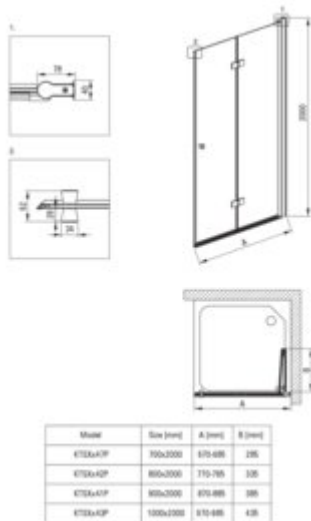

KERRIA PLUS

Shower doors, Kerria Plus system

Product code: KTSXN47P

EAN: 5907650810698

Color: nero

Warranty [years]: 5

Shower door

Finish	nero
Width [mm]	700
Height [mm]	2000
Glass finish	transparent
Glass thickness [mm]	6
Active cover	yes
installation	to be completed with KTS doors , to be completed with KTS walk-in
Side dimension [mm]	685
Adjustment range from [mm]	-10
Masking of assembly elements	yes
Profiles levelling the curvature of the walls	yes
Holders	with safety
Tempered glass TOTAL WHITE	yes
Reversible doors	yes
Silent closing	yes
Installation without shower tray	yes
possible	
Detachable lower rollers	no
Lifting hinges	yes
Hinges flush with the glass	yes

Features:

- Important! For recessed installation, be sure to buy the appropriate KTS_NOOX or KTS_000X
- Only the best materials, the quality of which has been confirmed by laboratory tests
- Possibility to install the cabin without a shower tray, directly on the tiles
- Hydrophobic Active-Cover coating that makes it easier for water to run off the glass
- Covering of assembly elements
- Modern handles with glass protection
- TOTALWHITE transparent glass
- Profiles leveling the curvature of the walls
- Folding door handle included
- Hinges in the plane of the glass
- Dedicated cleaning agent, safe for cleaned surfaces
- Reversible door that allows the cabin to be mounted on the right or left side
- The profile system makes it possible to reduce the curvature of the walls
- Safe and durable tempered glass
- Precise door closing through lifting hinges
- Resistance to impacts, chemicals and stains in accordance with PN-EN 14428+A1:2008 norm, c
- Dedicated to Active Cover surfaces