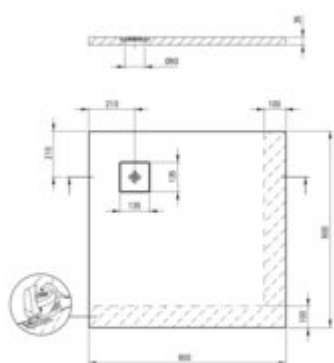

SILIA

Acrylic shower tray, square

Product code: KSKA00909B

EAN: 5907650893813

Color: white

Warranty [years]: 2

Finish	white
Material	acrylic
Shape	square
Width [mm]	900
Length [mm]	900
Height [mm]	35
Installation method	directly on the spout, on the construction material support, on the floor level
Drain diameter	90
Non-slip lugs	yes
possibility to cut to size	yes

Features:

- Deante Design Studio Collection
- Structured surface with anti-slip properties
- Durable acrylic material that maintains its shine and color
- For installation at floor level, directly on the screed or supported by construction mater
- Warning! The NHC_029D siphon fits this shower tray
- Only the best materials, the quality of which has been confirmed by laboratory tests
- SOLID PLUS technology: composite filling guaranteeing full stability, effective insulation
- Dedicated cleaning agent, safe for cleaned surfaces