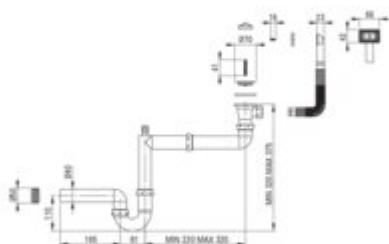

Steel sink waste kit, 1-bowl

Product code: ZXY_9921

EAN: 5907650846284

Color: steel

Warranty [years]: 2

Finish	steel
Sink material	steel
Sink installation method	inset
Number of sink bowls	1
Overflow type	rectangular
Overflow spot	in a bowl
Drain diameter	2"
Plug type	manual
Low siphon/ Space saver	yes
possibility to connect a dishwasher/ washing machine	yes