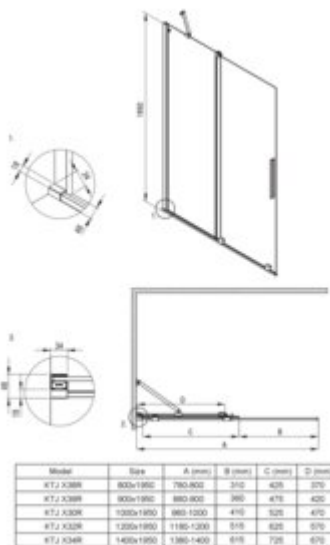

PRIZMA
Shower cabin, rectangular

Product code: KPNCP10S09

EAN: 5907650899419

Color: brushed bronze

Warranty [years]: 5

Showe cabin (KTJ_C30R)

Finish	brushed bronze
Width [mm]	1000
Height [mm]	1950
Glass finish	transparent
Glass thickness [mm]	6
Active cover	yes
Side dimension [mm]	1000
Railings	short to perpendicular wall/long to parallel wall
Reversible doors	yes
Installation without shower tray possible	yes
Possibility to install a railing to a perpendicular wall	yes

Showe cabin (KTJ_C39P)

Finish	brushed bronze
Width [mm]	900
Height [mm]	1950
Glass finish	transparent
Glass thickness [mm]	6
Active cover	yes
Side dimension [mm]	880
Reversible doors	yes
Installation without shower tray possible	yes