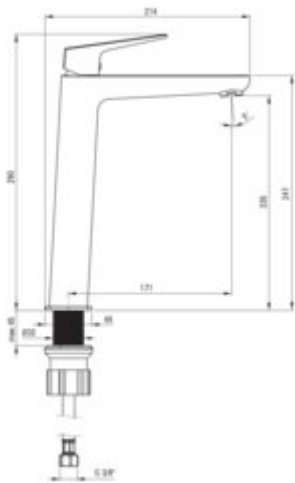

## Washbasin tap, tall

Product code: BQL\_N20K

EAN: 5907650870067

Color: nero

Warranty [years]: 7

### Mixer

Finish	nero
Material	brass
Mixer type	single-handle, mixer
Installation method	standing
Total mixer height [mm]	290
Flow class [l/min]	A <= 15 (9.1 - 15)
Acoustic group [dB]	II (20 < x <= 30)

### Mixer cartridge

Ceramic cartridge size	26 mm
------------------------	-------

### Connecting hose

Length [mm]	450
Installation thread	3/8"
Connection thread	M10