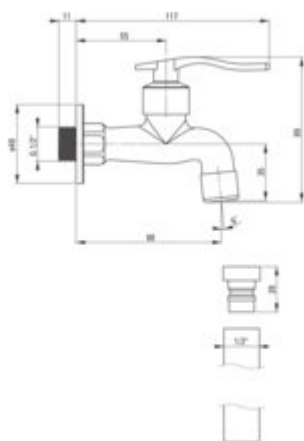

Washbasin tap, wall-mounted

Product code: BEZ_122L

EAN: 5908212023280

Color: chrome

Warranty [years]: 2

Mixer

Finish	chrome
Material	brass
Mixer type	for cold water
Installation method	wall-mounted
Total mixer height [mm]	89
Flow class [l/min]	A <= 15 (9.1 - 15)
Acoustic group [dB]	II (20 < x <= 30)

Mixer cartridge

Ceramic cartridge size	1/2"
------------------------	------

Aerator

Aerator type	other
Aerator size	M19.5
Water flow reduction	missing

Features:

- The mixer body is made of the highest quality brass
- The mixer is equipped with a stream aerator
- Universal tap for cold or mixed water
- Only the best materials, the quality of which has been confirmed by laboratory tests
- Cleaning agent for fixtures in all colors available