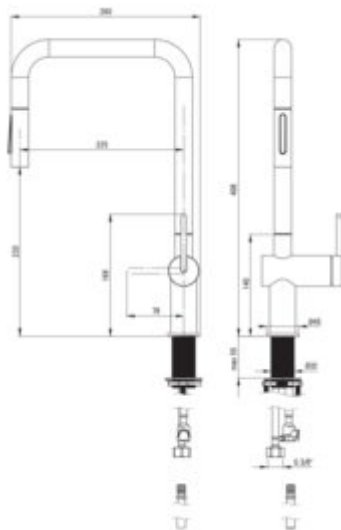

## Mixer

Finish	brushed bronze
Material	steel 304
Mixer type	single-handle, mixer
Installation method	standing
Flow class [l/min]	Z - 4-9 l/min
Acoustic group [dB]	I (x ≤ 20)

## Mixer cartridge

Ceramic cartridge size	35 mm
------------------------	-------

## Connecting hose

Length [mm]	600
Installation thread	3/8"
Connection thread	M8

## Hose

Length [mm]	1800
-------------	------