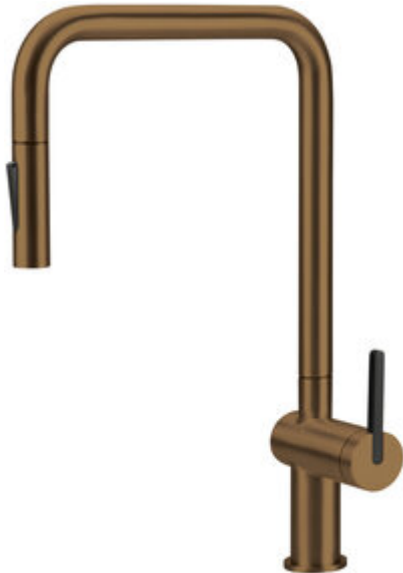

# MOMI Kitchen tap

Product code: BKM\_C73N

EAN: 5907650863908

Color: brushed bronze

Warranty [years]: 7

## Mixer

Finish	brushed bronze
Material	steel 304
Mixer type	single-handle, mixer
Installation method	standing
Flow class [l/min]	Z - 4-9 l/min
Acoustic group [dB]	I (x ≤ 20)

## Mixer cartridge

Ceramic cartridge size	35 mm
------------------------	-------

## Spout

Spout type	pull-out, swivel
Material	stainless steel