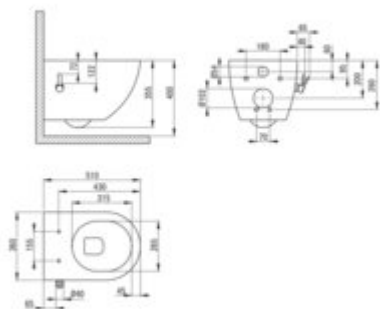

PEONIA

Toilet bowl, with bidet function

Product code: CBP_NWPW

EAN: 5907650829966

Color: nero

Warranty [years]: 10

Finish	nero
Material	ceramic
with bidet function	yes
Type	wall-mounted
Rim type	rimless
Hidden mountings	yes
Width [mm]	370
Length [mm]	515
Height [mm]	350
Mounting holes spacing / Axis [mm]	180
Toilet seat	included
Designed for installation with a mechanical concealed frame with a 3/6 l drain valve setting	no
In the case of pneumatic racks, an additional orifice reducing the water flow is required	no
Mounting kit included	yes