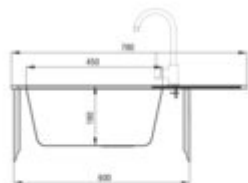

## Steel sink, 1-bowl with drainer

Product code: ZEX\_311B

EAN: 5908212034248

Color: décor

Warranty [years]: 2

### Sink

Finish	décor
Surface type	décor
Material	steel 304
Installation method	inset
Number of bowls	1
Minimum cabinet width [mm]	600
Width [mm]	500
Length [mm]	780
Height [mm]	180
Bowl depth [mm]	180
Cut-out Length [mm]	760
Cut-out Width [mm]	480
Reversible	yes
Equipped with accessories	yes
Drain diameter	3.5"