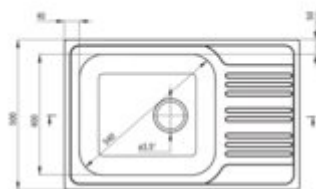

### Sink

Finish	décor
Surface type	décor
Material	steel 304
Installation method	inset
Number of bowls	1
Minimum cabinet width [mm]	600
Width [mm]	500
Length [mm]	780
Height [mm]	180
Bowl depth [mm]	180
Cut-out Length [mm]	760
Cut-out Width [mm]	480
Reversible	yes
Equipped with accessories	yes
Drain diameter	3.5"