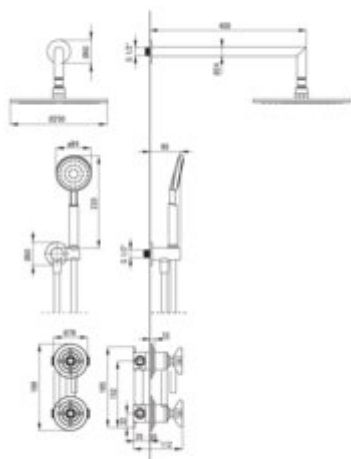

TEMISTO

Concealed shower set

Product code: NAC_M9QT

EAN: 5907650817734

Color: brass

Warranty [years]: 7

Mixer

Mixer type	mixer, two-handle
Installation method	concealed
Flow class [l/min]	S - 15.1-19.8 l/min
Acoustic group [dB]	I (x ≤ 20)

Spout

Spout type	still
Range of shower/ bath spout [mm]	388

Shower overhead

Shape	round
Material	brass
Diameter [mm]	250
Anti-calc	yes
Number of functions	1
Stream type	rain

Hand shower

Number of functions	1
Anti-calc	yes
Stream type	rain

Hose

Length [mm]	1500
Braid type	double braided
Braid material	stainless steel
Anti-twist	2

Angled hose connector

Finish	brass
Connection type	for the hose with hand shower holder
Shape	round
Material	brass
Connection thread	yes
Concealed mounting	yes

Features:

- Deante Design Studio Collection
- Dedicated cleaning agent, safe for cleaned surfaces
- Design that connects the past with the future
- Only the best materials, the quality of which has been confirmed by laboratory tests
- Flush-mounted installation ensures the aesthetics of the bathroom
- Innovative and durable brass color coating
- The mixer body is made of the highest quality brass
- Anti-calc hand shower
- Anti-twist system, preventing the hose from twisting
- Anti-calc system facilitating the removal of limescale deposits