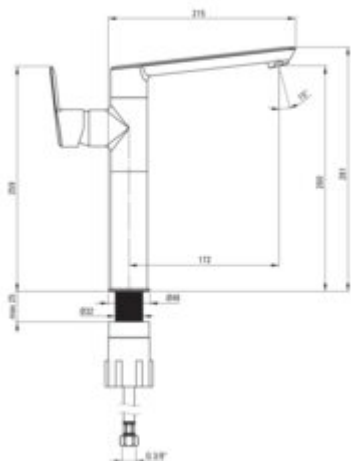

### Mixer

Finish	gold
Material	brass
Mixer type	mixer, single-handle
Installation method	standing
Total mixer height [mm]	281
Flow class [l/min]	A <= 15 (9.1 - 15)
Acoustic group [dB]	I (x <= 20)

### Mixer cartridge

Ceramic cartridge size	35 mm
------------------------	-------

### Spout

Spout type	swivel
Mixer spout range [mm]	172
Material	brass

### Connecting hose

Length [mm]	450
Installation thread	3/8"
Connection thread	M10