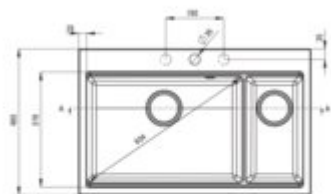

ADEL

Granite sink, 1.5-bowl

Product code: ZLM_S503

EAN: 5907650833642

Color: metallic grey

Warranty [years]: 18

Sink

Finish	metallic grey
Surface type	matte
Material	granite
Installation method	inset
Number of bowls	1.5
Minimum cabinet width [mm]	800
Width [mm]	480
Length [mm]	760
Height [mm]	203
Bowl depth [mm]	190
Cut-out Length [mm]	740
Cut-out Width [mm]	460
Equipped with accessories	yes
Drain diameter	3.5"
Number of pre-drilled holes	3

Sink waste kit

Finish	steel
Plug type	automatic, manual
Low siphon/ Space saver	yes
possibility to connect a dishwasher/ washing machine	yes