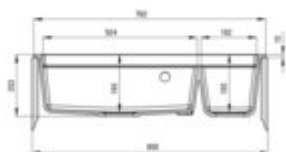

ADEL

Granite sink, 1.5-bowl

Product code: ZLM_S503

EAN: 5907650833642

Color: metallic grey

Warranty [years]: 18

Sink

Finish	metallic grey
Surface type	matte
Material	granite
Installation method	inset
Number of bowls	1.5
Minimum cabinet width [mm]	800
Width [mm]	480
Length [mm]	760
Height [mm]	203
Bowl depth [mm]	190
Cut-out Length [mm]	740
Cut-out Width [mm]	460
Equipped with accessories	yes
Drain diameter	3.5"
Number of pre-drilled holes	3

Sink waste kit

Finish	steel
Plug type	automatic, manual
Low siphon/ Space saver	yes
possibility to connect a dishwasher/ washing machine	yes