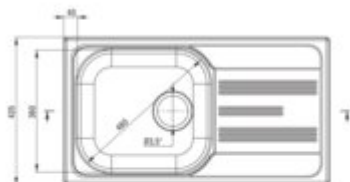

XYLO

Steel sink, 1-bowl with drainer

Product code: ZEX_0113

EAN: 5907650842408

Color: satin

Warranty [years]: 2

Sink

Finish	satin
Surface type	smooth, satin
Material	steel 304
Installation method	inset
Number of bowls	1
Minimum cabinet width [mm]	500
Width [mm]	435
Length [mm]	780
Height [mm]	160
Bowl depth [mm]	160
Cut-out Length [mm]	760
Cut-out Width [mm]	415
Reversible	yes
Equipped with accessories	yes
Drain diameter	3.5"

Sink waste kit

Finish	steel
Plug type	manual
Low siphon/ Space saver	yes
possibility to connect a dishwasher/ washing machine	yes

Features:

- High-strength stainless steel
- The sink is equipped with fittings with a connection to the dishwasher
- Natural antiseptic properties of steel
- Dedicated cleaning agent, safe for cleaned surfaces
- Self-drilling tap hole - without voiding the warranty.