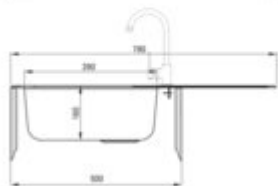

XYLO

Steel sink, 1-bowl with drainer

Product code: ZEX_0113

EAN: 5907650842408

Color: satin

Warranty [years]: 2

Sink

Finish	satin
Surface type	smooth, satin
Material	steel 304
Installation method	inset
Number of bowls	1
Minimum cabinet width [mm]	500
Width [mm]	435
Length [mm]	780
Height [mm]	160
Bowl depth [mm]	160
Cut-out Length [mm]	760
Cut-out Width [mm]	415
Reversible	yes
Equipped with accessories	yes
Drain diameter	3.5"

Sink waste kit

Finish	steel
Plug type	manual
Low siphon/ Space saver	yes
possibility to connect a dishwasher/ washing machine	yes

Features:

- High-strength stainless steel
- The sink is equipped with fittings with a connection to the dishwasher
- Natural antiseptic properties of steel
- Dedicated cleaning agent, safe for cleaned surfaces
- Self-drilling tap hole - without voiding the warranty.