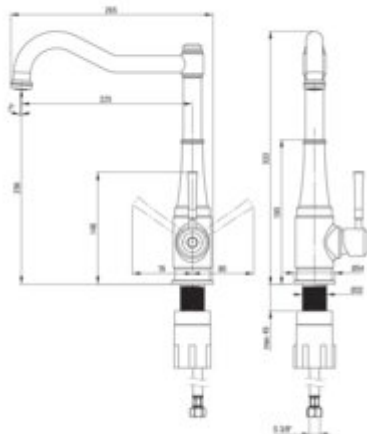

TAMIZO

Kitchen tap, with rectangular spout

Product code: BQT_D63M

EAN: 5908212098981

Color: titanium

Warranty [years]: 7

Mixer

Finish	titanium
Material	brass
Mixer type	single-handle, mixer
Installation method	standing
Total mixer height [mm]	333
Flow class [l/min]	A <= 15 (9.1 - 15)
Acoustic group [dB]	I (x <= 20)

Mixer cartridge

Ceramic cartridge size	25 mm
------------------------	-------

Spout

Spout type	swivel
Mixer spout range [mm]	225
Material	brass

Aerator

Aerator type	swivel, silicone
Aerator size	M24

Connecting hose

Length [mm]	450
Installation thread	3/8"
Connection thread	M10

Features:

- Deante Design Studio Collection
- The mixer body is made of the highest quality brass
- The mixer is equipped with a stream aerator
- Silicone aerator for easy limescale removal
- The mounting sleeve facilitates the installation of the mixer
- 45 cm connection hoses included
- Innovative, durable and easy to clean Titanium coating
- A design that combines sentiment for past eras with the latest technological solutions
- The variety of colours gives many arrangement possibilities
- The movable aerator allows you to direct the water stream
- Only the best materials, the quality of which has been confirmed by laboratory tests
- Cleaning agent for fixtures in all colors available