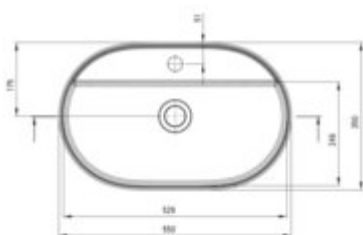

SILIA

Granite washbasin, countertop

Product code: CQS_AU6B

EAN: 5907650865506

Color: alabaster

Warranty [years]: 10

Finish	alabaster
Material	granite
Installation method	countertop/standing
Width [mm]	350
Length [mm]	550
Height [mm]	125
Depth [mm]	100
Hole for the tap	yes
Antibacterial	yes
Hydrophobicity	yes
Without overflow	yes

Features:

- Deante Design Studio Collection
- Only the best materials, the quality of which has been confirmed by laboratory tests
- Properties of Deante granite: resistance to impact, high temperature, discoloration, therm
- Hydrophobic properties repel water molecules
- The finish enriched with silver ions adds antiseptic properties
- Cleaning agent for fixtures in all colors available