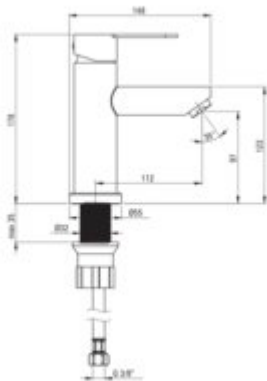

## Washbasin tap

**Product code:** BLU\_F20M

**EAN:** 5907650816607

**Color:** brushed steel

**Warranty [years]:** 5

### Mixer

Finish	steel
Material	steel 304
Mixer type	single-handle, mixer
Installation method	standing
Flow class [l/min]	A ≤ 15 (9.1 - 15)
Acoustic group [dB]	II (20 < x ≤ 30)

### Mixer cartridge

Ceramic cartridge size	35 mm
------------------------	-------

### Connecting hose

Length [mm]	450
Installation thread	3/8"
Connection thread	M10