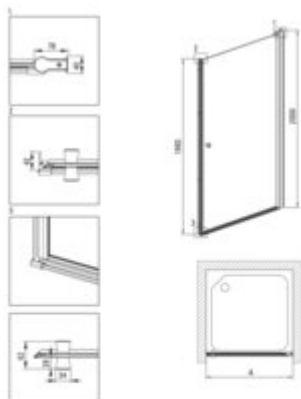

KERRIA PLUS

Shower doors

Product code: KTSW045P
EAN: 5907650860204
Color: chrome
Warranty [years]: 5

Finish	chrome
Width [mm]	500
Height [mm]	2000
Glass finish	transparent
Glass thickness [mm]	6
Active cover	yes
installation	to be completed with KTS doors , to be completed with KTS walk-in
Side dimension [mm]	500
Masking of assembly elements	yes
Profiles levelling the curvature of the walls	yes
Holders	with safety
Tempered glass TOTAL WHITE	yes
Reversible doors	yes
Silent closing	yes
Installation without shower tray	yes
possible	
Lifting hinges	yes

Features:

- Important! For recessed installation, be sure to buy the appropriate KTS_NOOX or KTS_000X
- Possibility to install the cabin without a shower tray, directly on the tiles
- Active Cover coating
- Dedicated to Active Cover surfaces
- Profiles leveling the curvature of the walls
- TOTALWHITE transparent glass
- Safe and durable tempered glass
- Reversible door that allows the cabin to be mounted on the right or left side
- The profile system makes it possible to reduce the curvature of the walls
- Only the best materials, the quality of which has been confirmed by laboratory tests
- Resistance to impacts, chemicals and stains in accordance with PN-EN 14428+A1:2008 norm, c
- Dedicated cleaning agent, safe for cleaned surfaces

Model	Size (mm)	A (mm)	A + 40 (mm)	A + 40 (mm)	A + 40 (mm)
KTSW045P + KTS_0000	500x2000	475-000	520-000	565-000	610-000
KTSW045P + KTS_0001	500x2000	575-000	620-000	665-000	710-000
KTSW045P + KTS_0002	700x2000	675-000	720-000	765-000	810-000
KTSW045P + KTS_0003	900x2000	875-000	920-000	965-000	1010-000
KTSW045P + KTS_0004	1100x2000	1075-000	1120-000	1165-000	1210-000