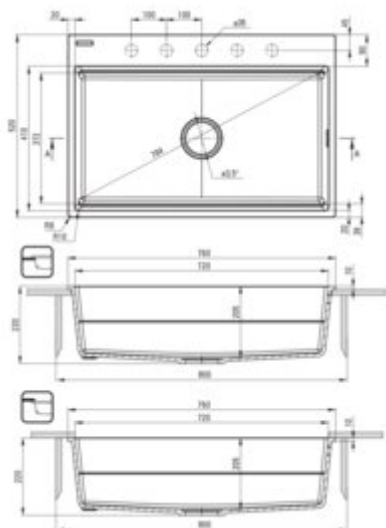

MAGNETIC

Magnetic granite sink, 1-bowl

Product code: ZRM_G10B

EAN: 5907650865469

Color: metallic graphite

Warranty [years]: 18

Sink

Finish	metallic graphite
Surface type	matte
Material	granite
Installation method	inset, undermount, flush
Number of bowls	1
Minimum cabinet width [mm]	800
Width [mm]	520
Length [mm]	760
Height [mm]	220
Bowl depth [mm]	205
Cut-out Length [mm]	740
Cut-out Width [mm]	500
Cut-out Length [mm]	720
Cut-out Width [mm]	410
Equipped with accessories	yes
Drain diameter	3.5"
Number of pre-drilled holes	5