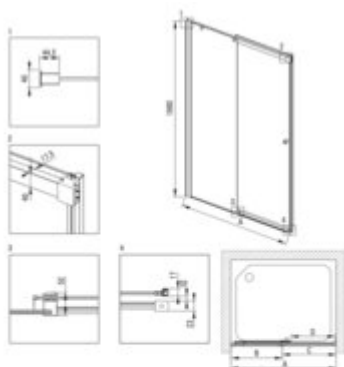

KERRIA PLUS

Shower cabin, rectangular

Product code: KKNOP12S08

EAN: 5907650885443

Color: chrome

Warranty [years]: 5

Showe cabin (KTSP012P)

Side dimension [mm]	1210

Showe cabin (KTS_038P)

Finish	chrome
Width [mm]	800
Height [mm]	2000
Glass finish	transparent
Glass thickness [mm]	6
Active cover installation	yes
	to be completed with KTS doors , to be completed with KTS walk-in , possibility of assembly with a KTS movable panel

Side dimension [mm]	770
Adjustment range from [mm]	700
Adjustment range up to [mm]	1200
Masking of assembly elements	yes
Profiles levelling the curvature of the walls	yes
Railings	adjustable stiffening the cabin
Tempered glass TOTAL WHITE	yes
Installation without shower tray possible	yes

Shower door (KTSP012P)

Finish	chrome
Width [mm]	1200
Height [mm]	2000
Glass finish	transparent
Glass thickness [mm]	6
Active cover installation	yes
	to be completed with KTS walk-in

Masking of assembly elements	yes
Profiles levelling the curvature of the walls	yes

Holders	with safety
Tempered glass TOTAL WHITE	yes
Reversible doors	yes
Silent closing	yes
Installation without shower tray possible	yes

Lifting hinges	no
Hinges flush with the glass	no
possibility to cut the upper guide and threshold strip	yes

Shower door (KTS_0P1X)

Finish	chrome
Height [mm]	2000
installation	to be completed with KTS doors , to be completed with KTS walk-in , possibility of assembly with a KTS movable panel