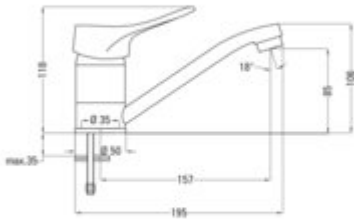

VERO

Washbasin tap

Product code: BOW_026M

EAN: 5908212061046

Color: chrome

Warranty [years]: 5

Mixer

Finish	chrome
Material	brass
Mixer type	single-handle, mixer
Installation method	standing
Total mixer height [mm]	118
Flow class [l/min]	A <= 15 (9.1 - 15)
Acoustic group [dB]	I (x <= 20)

Mixer cartridge

Ceramic cartridge size	40 mm
------------------------	-------

Spout

Spout type	swivel
Mixer spout range [mm]	157
Material	stainless steel

Aerator

Aerator type	honeycomb
Aerator size	M24

Connecting hose

Length [mm]	350
Installation thread	3/8"
Connection thread	M10

Features:

- Cleaning agent for fixtures in all colors available