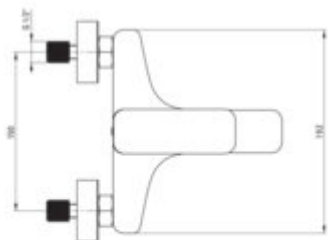

HIACYNT

Bath mixer, wall-mounted

Product code: BQH_N10M

EAN: 5908212074220

Color: nero

Warranty [years]: 7

Mixer

Finish	nero
Material	brass
Mixer type	single-handle, mixer
Installation method	wall-mounted
Flow class [l/min]	S - 15.1-19.8 l/min
Acoustic group [dB]	I (x ≤ 20)

Mixer cartridge

Ceramic cartridge size	35 mm
------------------------	-------

Spout

Spout type	still
Mixer spout range [mm]	172
Material	brass

Function switch

Switch type	pressure with lock
-------------	--------------------

Aerator

Aerator type	swivel, flat
Aerator size	M24

Features:

- The mixer body is made of the highest quality brass
- The mixer is equipped with a stream aerator
- The movable aerator allows you to direct the water stream
- Innovative, durable and easy to clean Nero coating
- Modern design with a hint of timelessness
- Dedicated cleaning agent, safe for cleaned surfaces
- Only the best materials, the quality of which has been confirmed by laboratory tests
- Cleaning agent for fixtures in all colors available