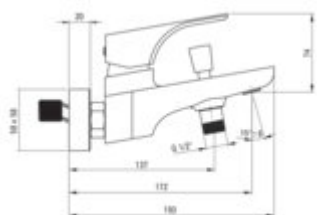

HIACYNT

Bath mixer, wall-mounted

Product code: BQH_N10M

EAN: 5908212074220

Color: nero

Warranty [years]: 7

Mixer

Finish	nero
Material	brass
Mixer type	single-handle, mixer
Installation method	wall-mounted
Flow class [l/min]	S - 15.1-19.8 l/min
Acoustic group [dB]	I (x ≤ 20)

Mixer cartridge

Ceramic cartridge size	35 mm
------------------------	-------

Spout

Spout type	still
Mixer spout range [mm]	172
Material	brass

Function switch

Switch type	pressure with lock
-------------	--------------------

Aerator

Aerator type	swivel, flat
Aerator size	M24

Features:

- The mixer body is made of the highest quality brass
- The mixer is equipped with a stream aerator
- The movable aerator allows you to direct the water stream
- Innovative, durable and easy to clean Nero coating
- Modern design with a hint of timelessness
- Dedicated cleaning agent, safe for cleaned surfaces
- Only the best materials, the quality of which has been confirmed by laboratory tests
- Cleaning agent for fixtures in all colors available