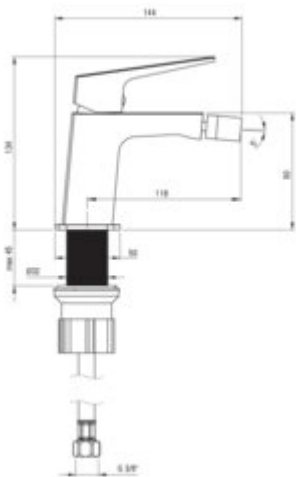

BLUR

Bidet tap

Product code: BQL_030M

EAN: 5907650869917

Color: chrome

Warranty [years]: 7

Mixer

Finish	chrome
Material	brass
Mixer type	single-handle, mixer
Installation method	standing
Total mixer height [mm]	134
Flow class [l/min]	Z - 4-9 l/min
Acoustic group [dB]	II (20 < x <= 30)

Mixer cartridge

Ceramic cartridge size	26 mm
------------------------	-------

Spout

Mixer spout range [mm]	118
------------------------	-----

Aerator

Aerator type	honeycomb
Aerator size	M18

Connecting hose

Length [mm]	450
Installation thread	3/8"
Connection thread	M10

Features:

- Only the best materials, the quality of which has been confirmed by laboratory tests
- The mixer is equipped with a stream aerator
- The mixer body is made of the highest quality brass
- 45 cm connection hoses included
- The mounting sleeve facilitates the installation of the mixer
- Z flow class (4-9 l/min) allowing for water consumption reduction
- Cleaning agent for fixtures in all colors available