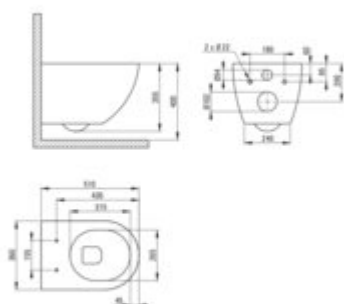

PEONIA

Toilet bowl, wall-mounted

Product code: CDE_NZPW

EAN: 5907650874645

Color: nero

Warranty [years]: 10

Finish	nero
Material	ceramic
Type	wall-mounted
Rim type	rimless
Hidden mountings	yes
Width [mm]	360
Length [mm]	510
Height [mm]	355
Mounting holes spacing / Axis [mm]	180
Toilet seat	sold separately
Designed for installation with a mechanical concealed frame with a 3/6 l drain valve setting	no
In the case of pneumatic racks, an additional orifice reducing the water flow is required	no
Mounting kit included	yes

Features:

- Hard and durable ceramics does not lose its properties with long use
- Antibacterial coating, preventing the growth of microorganisms
- Rimless bowl for easy cleaning and hygiene
- Slow-close toilet seat sold separately
- Mounting system with hidden fixings
- Hygienic certificate of the National Institute of Hygiene confirming the product's compliance
- Dedicated cleaning agent, safe for cleaned surfaces