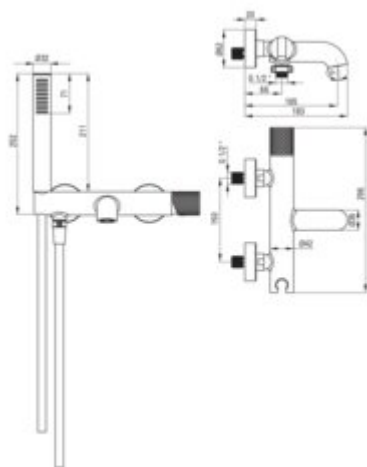

SILIA HEXA
Bath mixer, with shower set

Product code: BHS_R11M
EAN: 5907650886716
Color: brushed gold
Warranty [years]: 7

Mixer

Finish	brushed gold
Material	brass
Mixer type	single-handle, mixer
Installation method	wall-mounted
Total mixer height [mm]	183
Flow class [l/min]	A <= 15 (9.1 - 15)
Acoustic group [dB]	I (x <= 20)

Mixer cartridge

Ceramic cartridge size	35 mm
------------------------	-------

Spout

Spout type	still
Mixer spout range [mm]	165
Material	brass

Function switch

Switch type	ceramic mechanical
-------------	--------------------

Aerator (XDCH2TUN0)

Aerator size	M24
--------------	-----

Aerator (XDCTOPCO0)

Aerator type	flat, swivel, silicone
Aerator size	M24

Hose

Length [mm]	1500
Anti-twist	1

Hand shower

Number of functions	1
Anti-calc	yes
Additional features	cool-out