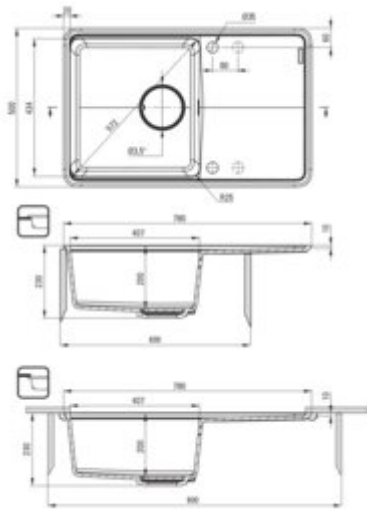

### Sink

Finish	nero
Surface type	matte
Material	granite
Installation method	inset, undermount
Number of bowls	1
Minimum cabinet width [mm]	600
Width [mm]	500
Length [mm]	780
Height [mm]	230
Bowl depth [mm]	200
Cut-out Length [mm]	760
Cut-out Width [mm]	480
Cut-out Length [mm]	740
Cut-out Width [mm]	460
Reversible	yes
Equipped with accessories	yes
Drain diameter	3.5"
Number of holes	2
Number of pre-drilled holes	2
Additional features	drain cover included, cutting board included