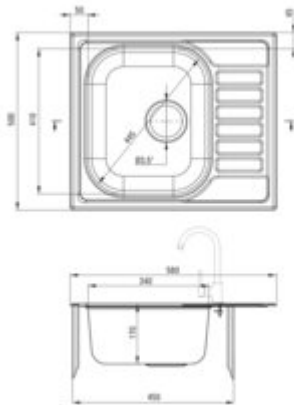

SOUL

Steel sink, 1-bowl with drainer

Product code: ZEO_011A

EAN: 5908212018071

Color: satin

Warranty [years]: 2

Sink

Finish	satin
Surface type	satin
Material	steel 304
Installation method	inset
Number of bowls	1
Minimum cabinet width [mm]	450
Width [mm]	500
Length [mm]	580
Height [mm]	170
Bowl depth [mm]	170
Cut-out Length [mm]	560
Cut-out Width [mm]	480
Reversible	yes
Equipped with accessories	yes
Drain diameter	3.5"

Sink waste kit

Finish	steel
Plug type	manual
Low siphon/ Space saver	yes
possibility to connect a dishwasher/ washing machine	yes

Features:

- High-strength stainless steel
- The sink is equipped with fittings with a connection to the dishwasher
- Natural antiseptic properties of steel
- Dedicated cleaning agent, safe for cleaned surfaces
- Reversible steel sink - install with the bowl on the left or right side
- Self-drilling tap hole - without voiding the warranty.