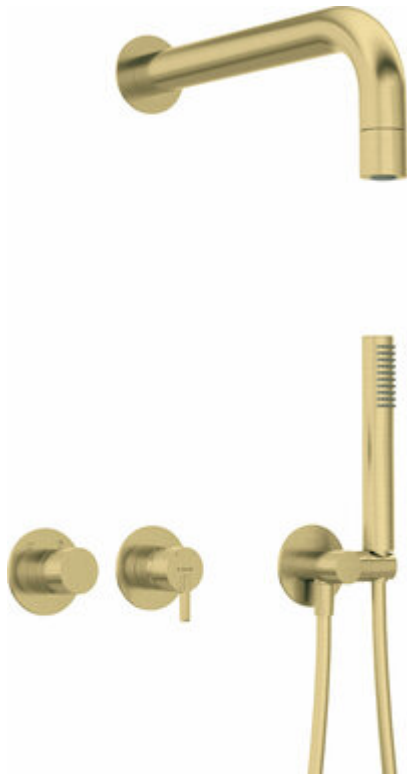

Concealed shower set, with a fixed shower head

Product code: NQS_ROXK

EAN: 5907650866213

Color: brushed gold

Warranty [years]: 7

Mixer

Mixer type	single-handle, mixer
Installation method	concealed
Flow class [l/min]	S - 15.1-19.8 l/min
Acoustic group [dB]	I (x ≤ 20)

Spout

Spout type	still
Range of shower/ bath spout [mm]	382

Shower overhead

Shape	round
Material	brass
thickness	42
Diameter [mm]	42
Anti-calc	yes
Number of functions	1
Stream type	rain

Hand shower

Number of functions	1
Anti-calc	yes
Stream type	rain
Additional features	cool-out

Hose

Length [mm]	1500
Braid material	PVC
Anti-twist	1

Angled hose connector

Finish	brushed gold
Connection type	for the hose with hand shower holder
Shape	round
Material	brass
Connection thread	yes
Concealed mounting	yes

Features:

- Deante Design Studio Collection
- Noble form and timeless simplicity
- Flush-mounted installation ensures the aesthetics of the bathroom
- The mixer body is made of the highest quality brass
- Only the best materials, the quality of which has been confirmed by laboratory tests
- Adjustable shower hand angle
- Anti-calc hand shower
- Anti-calc system facilitating the removal of limescale deposits
- Anti-twist system, preventing the hose from twisting
- Cool-out hand shower
- Durable hose ends made of brass
- Optimal cone-shaped water flow
- Coating applied using the PVD method
- The faucet includes a concealed element
- Innovative and easy to maintain brushed gold coating