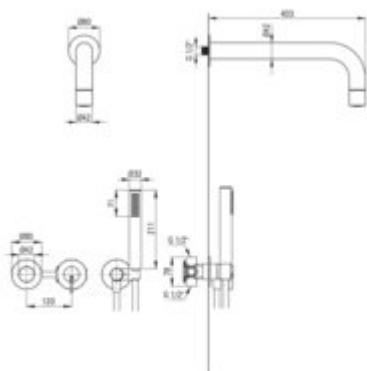

Concealed shower set, with a fixed shower head

Product code: NQS_ROXK

EAN: 5907650866213

Color: brushed gold

Warranty [years]: 7

Mixer

Mixer type	single-handle, mixer
Installation method	concealed
Flow class [l/min]	S - 15.1-19.8 l/min
Acoustic group [dB]	I (x ≤ 20)

Spout

Spout type	still
Range of shower/ bath spout [mm]	382

Shower overhead

Shape	round
Material	brass
thickness	42
Diameter [mm]	42
Anti-calc	yes
Number of functions	1
Stream type	rain

Hand shower

Number of functions	1
Anti-calc	yes
Stream type	rain
Additional features	cool-out

Hose

Length [mm]	1500
Braid material	PVC
Anti-twist	1

Angled hose connector

Finish	brushed gold
Connection type	for the hose with hand shower holder
Shape	round
Material	brass
Connection thread	yes
Concealed mounting	yes

Features:

- Deante Design Studio Collection
- Noble form and timeless simplicity
- Flush-mounted installation ensures the aesthetics of the bathroom
- The mixer body is made of the highest quality brass
- Only the best materials, the quality of which has been confirmed by laboratory tests
- Adjustable shower hand angle
- Anti-calc hand shower
- Anti-calc system facilitating the removal of limescale deposits
- Anti-twist system, preventing the hose from twisting
- Cool-out hand shower
- Durable hose ends made of brass
- Optimal cone-shaped water flow
- Coating applied using the PVD method
- The faucet includes a concealed element
- Innovative and easy to maintain brushed gold coating