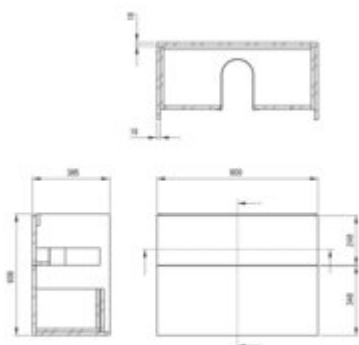

## Bathroom vanity, with washbasin

**Product code:** STKU8U6U8M

**EAN:** 5908212001448

**Color:** cashmere

**Warranty [years]:** 2

### Furniture

Finish	cashmere
Installation method	wall-mounted
Width [mm]	800
Height [mm]	600
Depth [mm]	385
Material	MDF, particle board
Mounting kit included	no