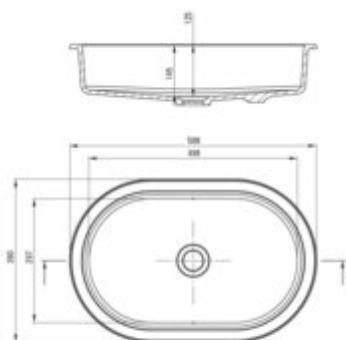

SILIA
Granite washbasin,
undermount/inset

Product code: CQS_NU6U

EAN: 5907650841852

Color: nero

Warranty [years]: 10

Finish	nero
Material	granite
Installation method	undermount
Width [mm]	390
Length [mm]	588
Height [mm]	145
Antibacterial	no
Hydrophobicity	yes
Without overflow	yes

Features:

- Deante Design Studio Collection
- Only the best materials, the quality of which has been confirmed by laboratory tests
- Properties of Deante granite: resistance to impact, high temperature, discoloration, therm
- Hydrophobic properties repel water molecules
- Dedicated cleaning agent, safe for cleaned surfaces
- The finish enriched with silver ions adds antiseptic properties