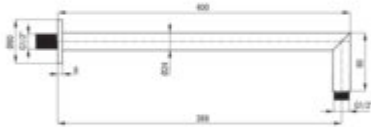

CASCADA

Shower spout, wall-mounted

Product code: NAC_M45K

EAN: 5907650859581

Color: brass

Warranty [years]: 2

Finish	brass
Spout type	shower wall
Material	brass
Spout type	still
Range of shower/ bath spout [mm]	388
Concealed mounting	yes