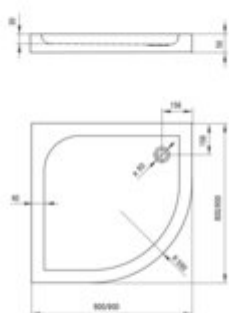

CUBIC

Acrylic shower tray, half round

Product code: KTK_051B

EAN: 5908212008164

Color: white

Warranty [years]: 2

Finish	white
Material	acrylic
Shape	half round
Width [mm]	900
Length [mm]	900
Height [mm]	50
Depth [mm]	30
arc radius [mm]	550
Installation method	directly on the spout, on the floor level, on the construction material support
Drain diameter	90

Features:

- Durable acrylic material that maintains its shine and color
- For installation at floor level, directly on the screed or supported by construction mater
- Warning! The NHC_029C siphon fits this shower tray
- Dedicated cleaning agent, safe for cleaned surfaces
- Only the best materials, the quality of which has been confirmed by laboratory tests
- Warning! The NHC_029D siphon fits this shower tray