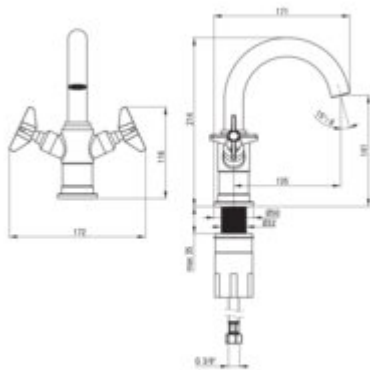

TEMISTO

Washbasin tap

Product code: BQT_M20D

EAN: 5907650826477

Color: brass

Warranty [years]: 7

Mixer

Finish	brass
Material	brass
Mixer type	two-handle, mixer
Installation method	standing
Total mixer height [mm]	214
Flow class [l/min]	A <= 15 (9.1 - 15)
Acoustic group [dB]	I (x <= 20)

Mixer cartridge

Ceramic cartridge size	1/2"
------------------------	------

Spout

Spout type	swivel
Mixer spout range [mm]	135
Material	brass

Aerator

Aerator type	swivel, honeycomb
Aerator size	M19.5

Connecting hose

Length [mm]	450
Installation thread	3/8"
Connection thread	M10

Features:

- Deante Design Studio Collection
- Hand-crafted elements
- Design that connects the past with the future
- Innovative and durable brass color coating
- 45 cm connection hoses included
- The mounting sleeve facilitates the installation of the mixer
- The mixer is equipped with a stream aerator
- The movable aerator allows you to direct the water stream
- Dedicated cleaning agent, safe for cleaned surfaces
- we recommend buying a universal plug in the color of the mixer