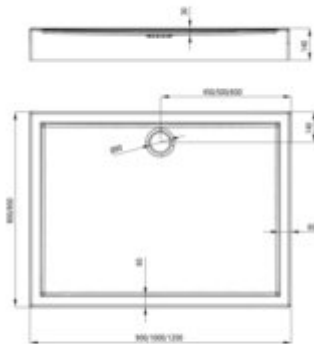

JASMIN

Acrylic shower tray, rectangular

Product code: KGJ_045B

EAN: 5907650809647

Color: white

Warranty [years]: 2

Finish	white
Material	acrylic
Shape	rectangular
Width [mm]	900
Length [mm]	1000
Height [mm]	140
Depth [mm]	30
Installation method	on the floor level
Drain diameter	90
Equipped with a height-adjustable foot	yes
Antibacterial	yes

Features:

- Durable acrylic material that maintains its shine and color
- Warning! The NHC_029C siphon fits this shower tray
- Warning! The NHC_029D siphon fits this shower tray
- Dedicated cleaning agent, safe for cleaned surfaces
- Only the best materials, the quality of which has been confirmed by laboratory tests