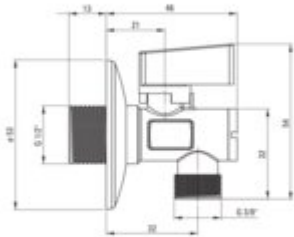

## Angle valve, ball-type

**Product code:** VFA\_B62M

**EAN:** 5908212023440

**Color:** chrome

**Warranty [years]:** 2

Finish	chrome
Surface type	shine
Type	angle
Material	brass
Installation thread	1/2"
Connection thread	3/8"
Metal knob	yes
with a filter	yes
with a masking rosette	yes