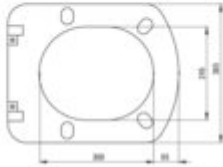

BLUR

Toilet seat, slim

Product code: CDZ_6ZOZ

EAN: 5908212070710

Color: white

Warranty [years]: 2

Finish	white
Material	duroplast
Slow-close toilet seat	yes
Slim toilet seat	yes
Width [mm]	365
Length [mm]	450
Quick seat detachment	yes
Antibacterial	yes

Features:

- Soft-closing toilet seat
- A thin and delicate slim type toilet seat
- Dedicated cleaning agent, safe for cleaned surfaces
- The toilet seat is equipped with durable metal hinges