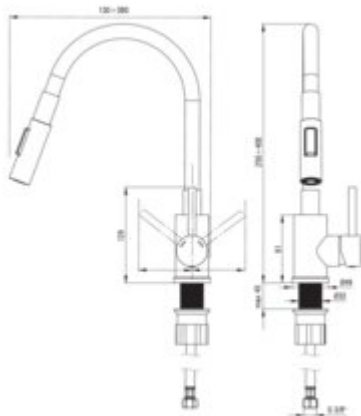

LUNO

Kitchen tap

Product code: BOC_B740

EAN: 5907650850427

Color: nero, brushed steel

Warranty [years]: 7

Mixer

Finish	steel
Material	steel 304
Mixer type	single-handle, mixer
Installation method	standing
Flow class [l/min]	Z - 4-9 l/min
Acoustic group [dB]	I (x ≤ 20)

Mixer cartridge

Ceramic cartridge size	35 mm
------------------------	-------

Spout

Spout type	elastic
------------	---------

Connecting hose

Length [mm]	600
Installation thread	3/8"
Connection thread	M10

Hand shower

Number of functions	2
---------------------	---

Features:

- Z flow class (4-9 l/min) allowing for water consumption reduction
- The mounting sleeve facilitates the installation of the mixer
- 45 cm connection hoses included
- 2-function spout
- Only the best materials, the quality of which has been confirmed by laboratory tests
- Durable hose ends made of brass
- Cleaning agent for fixtures in all colors available