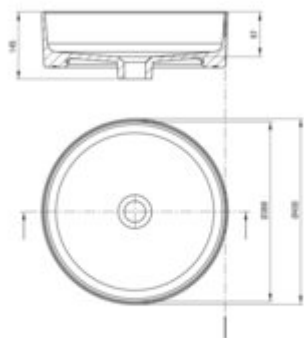

ROUND

Ceramic washbasin, countertop

Product code: CGR_6U4S

EAN: 5907650862628

Color: white

Warranty [years]: 10

Finish	white
Material	ceramic
Installation method	countertop/standing
Height [mm]	120
Depth [mm]	97
Without overflow	yes

Features:

- Hard and durable ceramics does not lose its properties with long use
- Antibacterial coating, preventing the growth of microorganisms
- Only the best materials, the quality of which has been confirmed by laboratory tests
- Dedicated cleaning agent, safe for cleaned surfaces