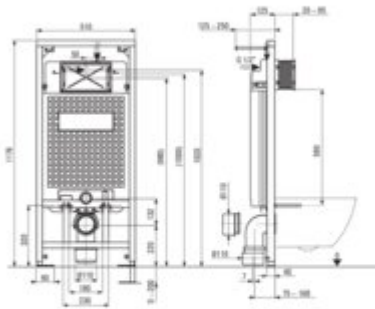

BLUR

Toilet set, concealed

Product code: CDZA6ZPW

EAN: 5908212099773

Color: bianco, white

Warranty [years]: 10

Concealed toilet frame

Frame height adjustment [mm]	200
Tank capacity [l]	9
Double flushing [l]	3/6
Designated for light casing	yes
Designated for installation in front of the load-bearing wall	yes
Connection valve G1/2"	yes
Silent flushing and filling	yes
Mounting bolts spacing 180 mm and 230 mm	yes

Toilet bowl

Finish	white
Type	wall-mounted
Rim type	rimless
Hidden mountings	yes

Toilet seat

Slow-close toilet seat	yes
Slim toilet seat	yes
Quick seat detachment	yes
Antibacterial	yes

Flush button

Finish	bianco
Surface type	matte
Button type	duple